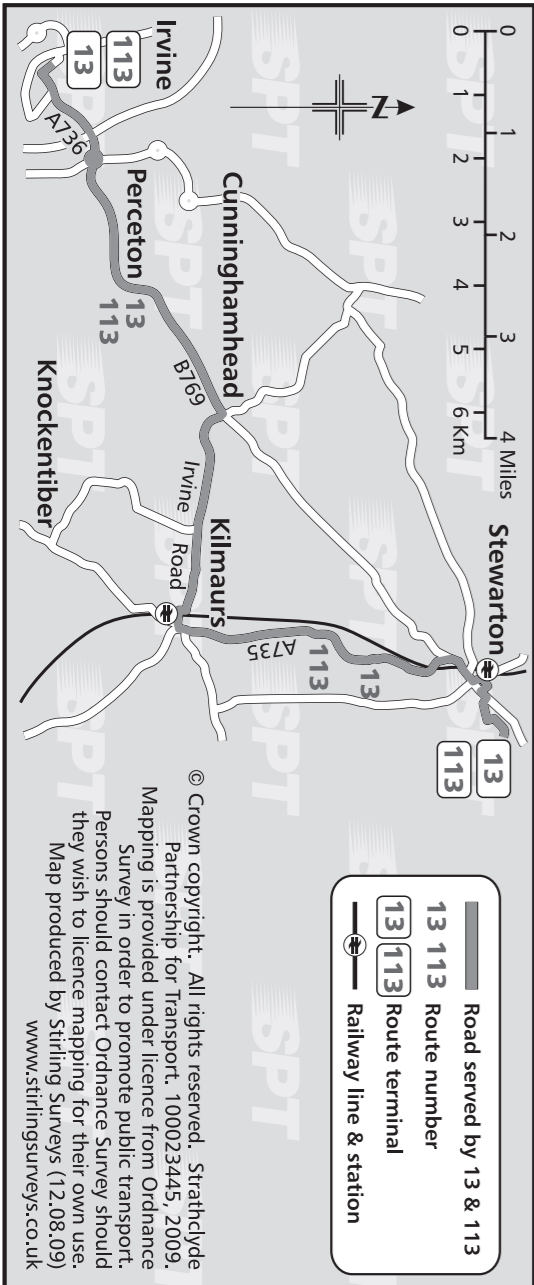

© Crown copyright. All rights reserved. Strathclyde Partnership for Transport. 100023445, 2009. Mapping is provided under licence from Ordnance Survey in order to promote public transport. Persons should contact Ordnance Survey should they wish to licence mapping for their own use. Map produced by Stirling Surveys (12.08.09) www.stirlingsurveys.co.uk