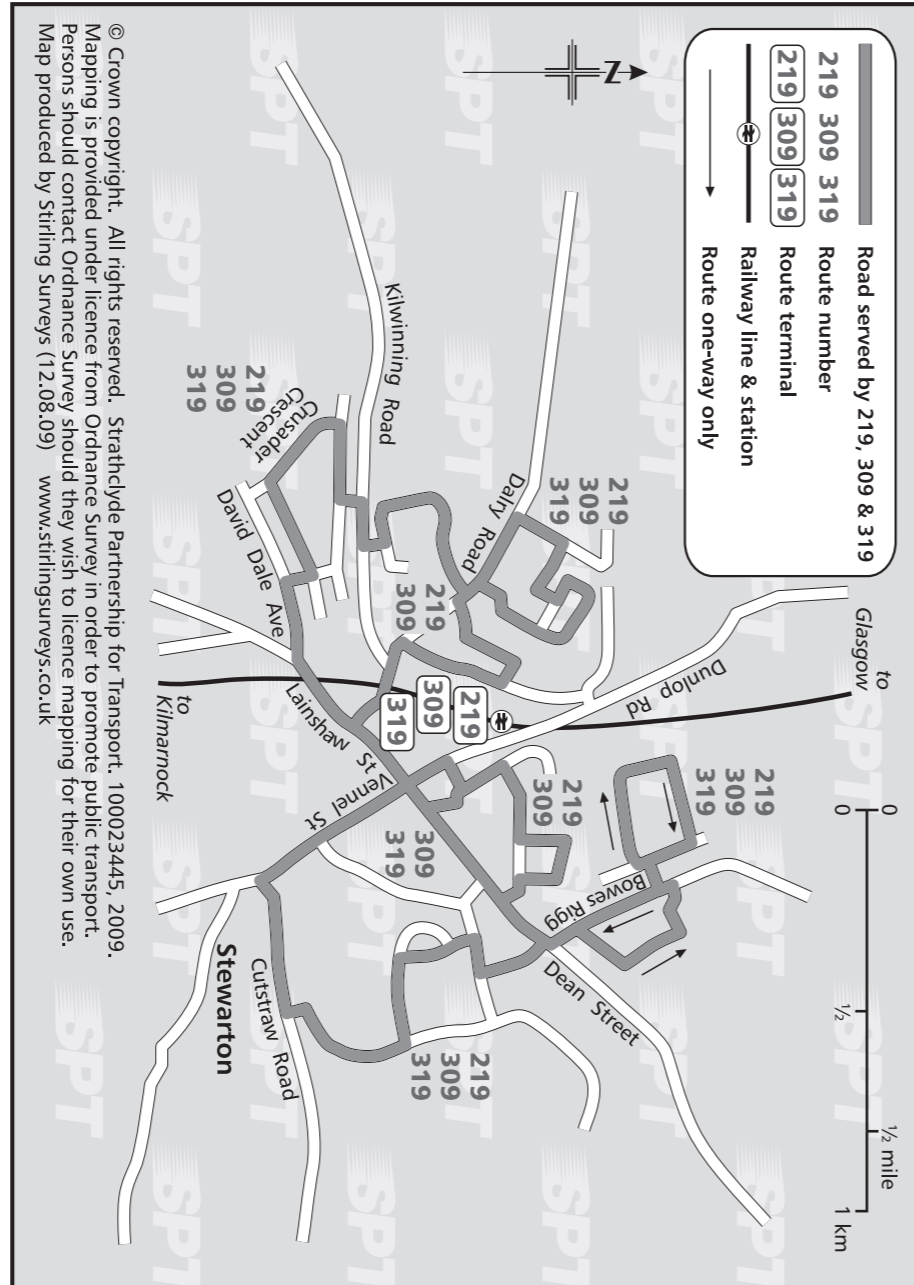

Timetable

13/113

Irvine

Perceton

⇒ Kilmaurs

⇒ Stewarton

219/309 319

Stewarton local

These services are operated by Shuttle Buses and Western Buses on behalf of SPT

From 15 July 2007

For more information visit www.spt.co.uk or any SPT travel centre.

All information available from SPT travel centres at St Enoch Subway, Buchanan bus station, East Kilbride, Glasgow Airport, Greenock and Hamilton.

Or call Traveline on

Lines are open 24 hours - 7 days a week

Operator contact details:
Western Buses
Kilmarnock Bus Station
01563 525192

Shuttle Buses Ltd
Caledonia House
Longford Avenue, Kilwinning KA13 6EX
01294 550757

These services are operated as specified by Strathclyde Partnership for Transport. If you have any comments or suggestions about the service(s) provided, please send them to:

Director, Bus Operations,
Strathclyde Partnership for Transport,
Consort House,
12 West George Street,
Glasgow, G2 1HN
Tel No. 0845 271 2405
or e-mail to bus@spt.co.uk.

Ref.:6487D/6979B/08/09

Important changes in this issue
Service 13 partly re-numbered 113

Whilst every effort will be made to adhere to the scheduled times, the Partnership disclaims any liability in respect of loss or inconvenience arising from any failure to operate journeys as published, changes in timing or any printing errors.

Route map services 13/113/219/309/319

© Crown copyright. All rights reserved. Strathclyde Partnership for Transport. 100023445, 2009. Mapping is provided under licence from Ordnance Survey in order to promote public transport. Persons should contact Ordnance Survey should they wish to licence mapping for their own use. Map produced by Stirling Surveys (12.08.09) www.stirlingsurveys.co.uk